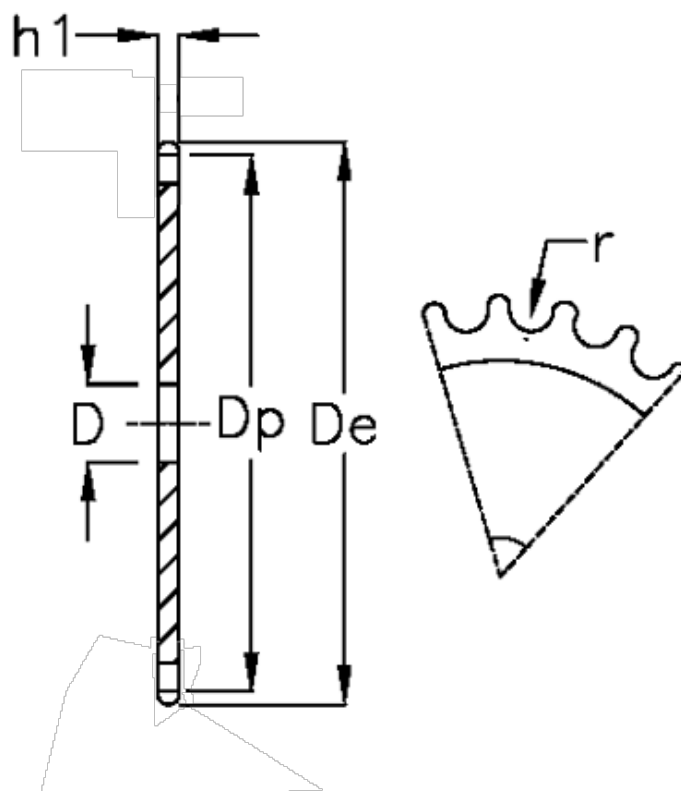

Article number: 616021010039

Description: Plate wheel 24 B-1 Z=39 simplex

## Measures

|                 |             |
|-----------------|-------------|
| C               | = 4         |
| D               | = 30        |
| De              | = 488.5     |
| Dp              | = 473.5     |
| For chain size  | = 1 1/2 x 1 |
| For chain type  | = 24 B-1    |
| h1              | = 24.1      |
| Number of teeth | = 39        |